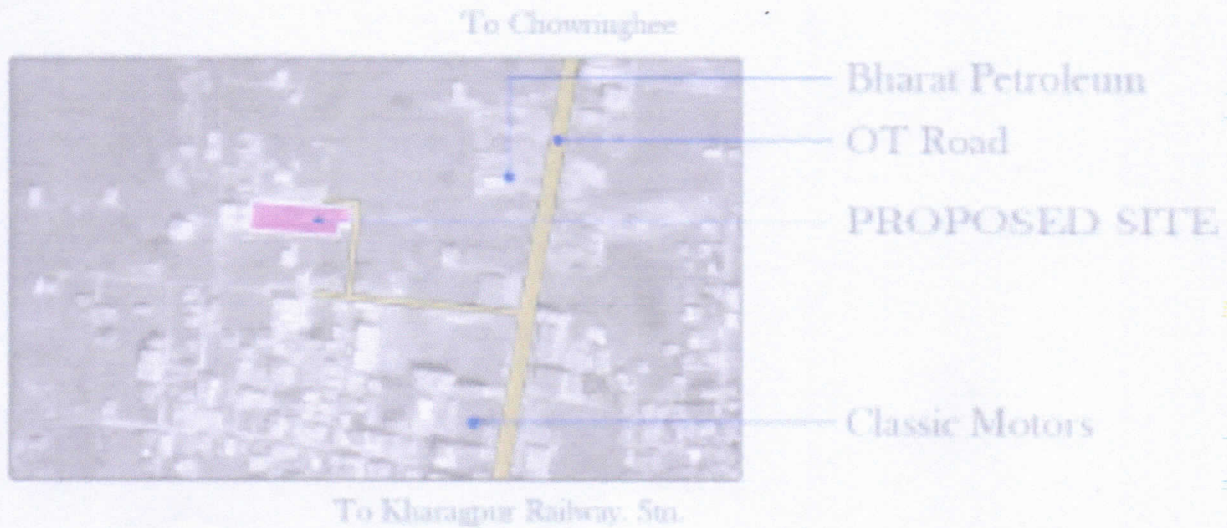

Date: 23.04.2023

Place: Kharagpur

LOCATION MAP

BK AVISHIKTA

Location of Site

LONGITUDE: 22°36' N

LATITUDE: 87°33' E

LOCATION ON GOOGLE MAP